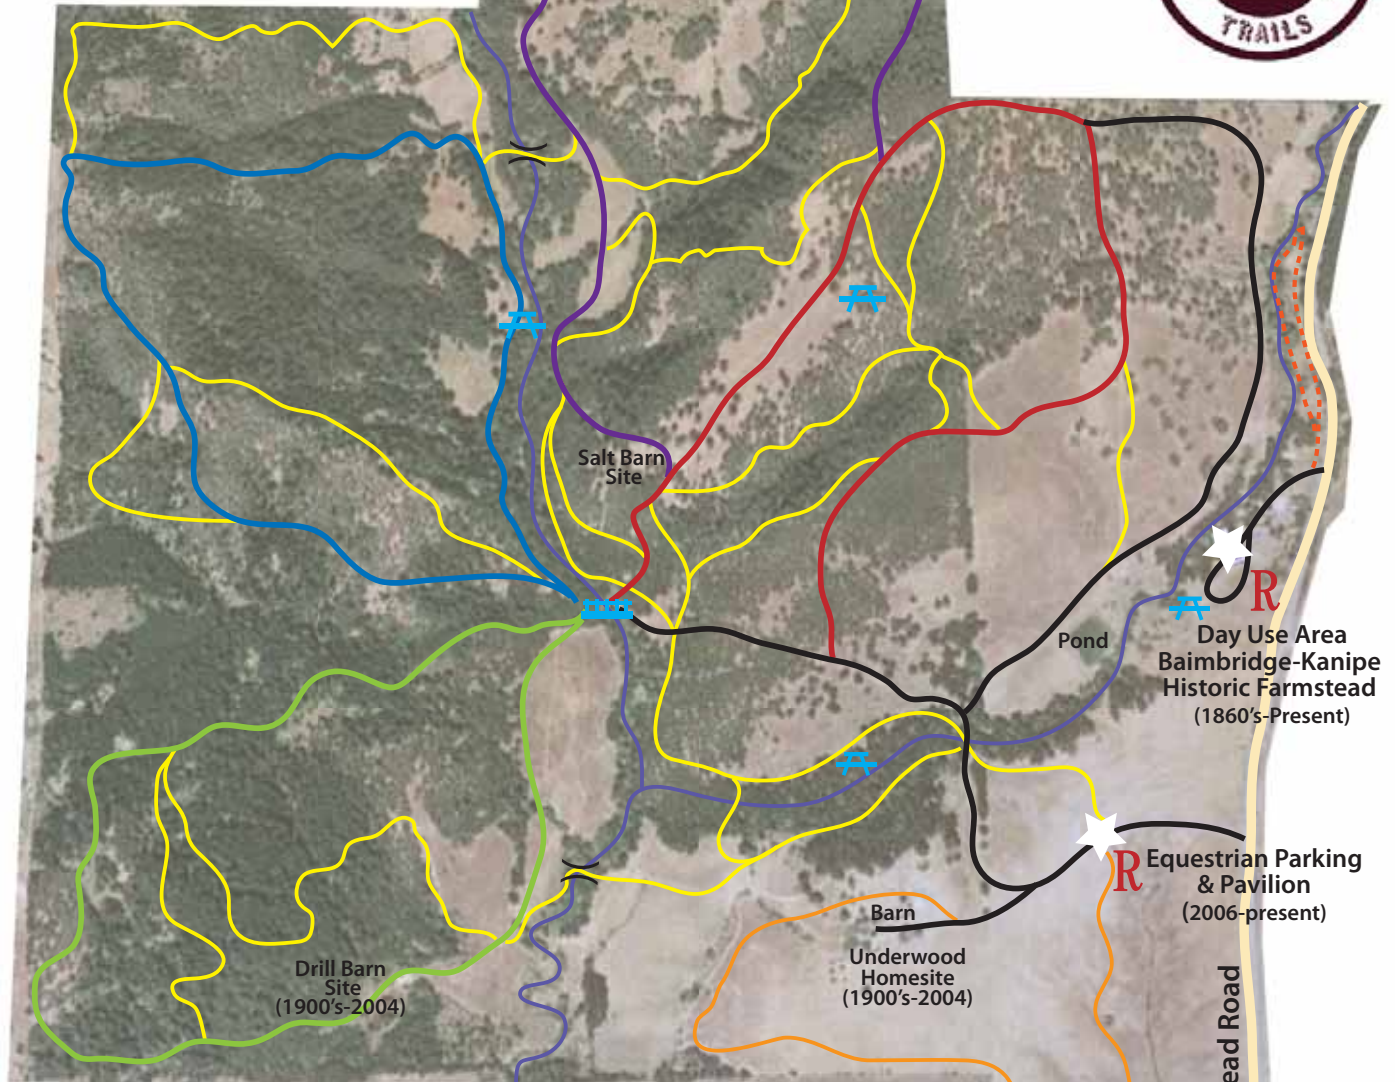

# MILDRED KANIPE MEMORIAL PARK TRAIL MAP

Friends  
of

Mildred Kanipe  
Memorial Park

[www.mildredkanipepark.org](http://www.mildredkanipepark.org)

## Trail Legend

- |   |                          |   |                       |
|---|--------------------------|---|-----------------------|
|  | Purple - Fern Woods      |  | Roads                 |
|  | Red - Oak Savannah       |  | Un-named Trails       |
|  | Orange - School House    |  | Stream                |
|  | Green - Mildred's Forest |  | Stream Crossing       |
|  | Blue - Underwood Hill    |  | Picnic Table          |
|  | Nature Trail             |  | Bachelor Creek Bridge |
|   |                          |  | Restrooms             |

0  1/2 mi.

Prepared by *Friends of Mildred Kanipe Memorial Park*,  
in cooperation with *Roseburg Chapter of OET* and *Douglas County Parks*